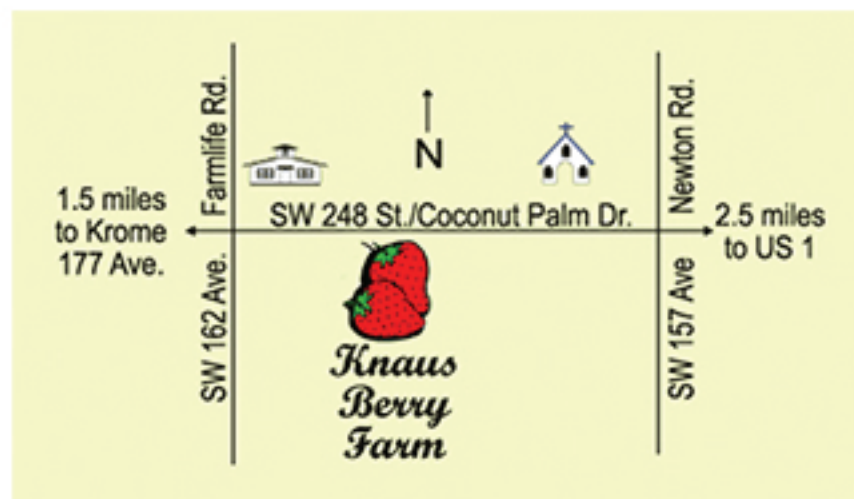

Honey.....pint .. \$ 9.50

Coffee Beans (1lb).....\$ 15.00

Bald Bakers Blend, Espresso

Mugs..... \$ 9.00

Shakes.....small .. \$ 6.40

large .. \$ 7.80

Ice Cream.....cup .. \$ 4.65

Produce offered at Market Price - Please Call